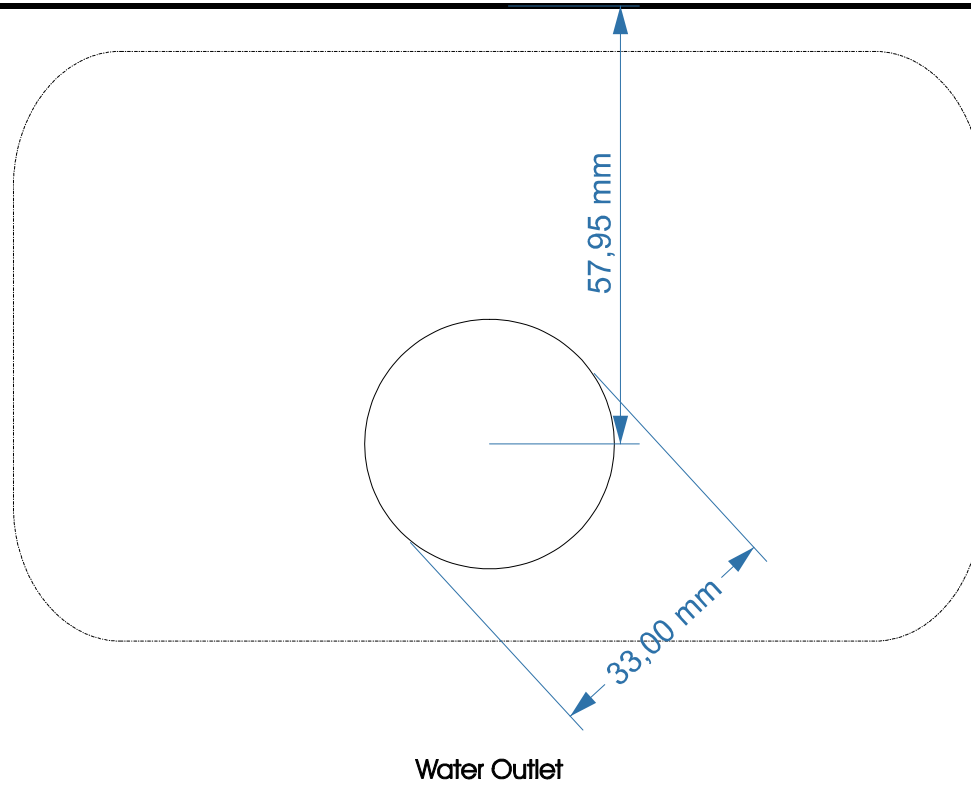

glass

BLAU
aquaristic

Internal Overflow