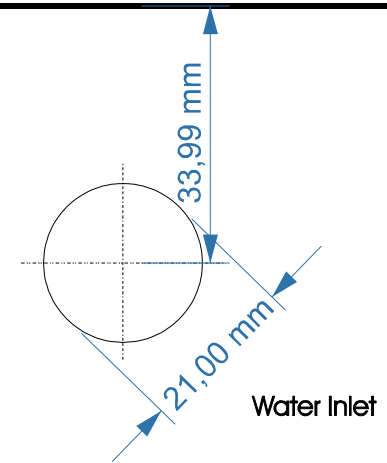

glass

BLAU
aquaristic

Internal Overflow